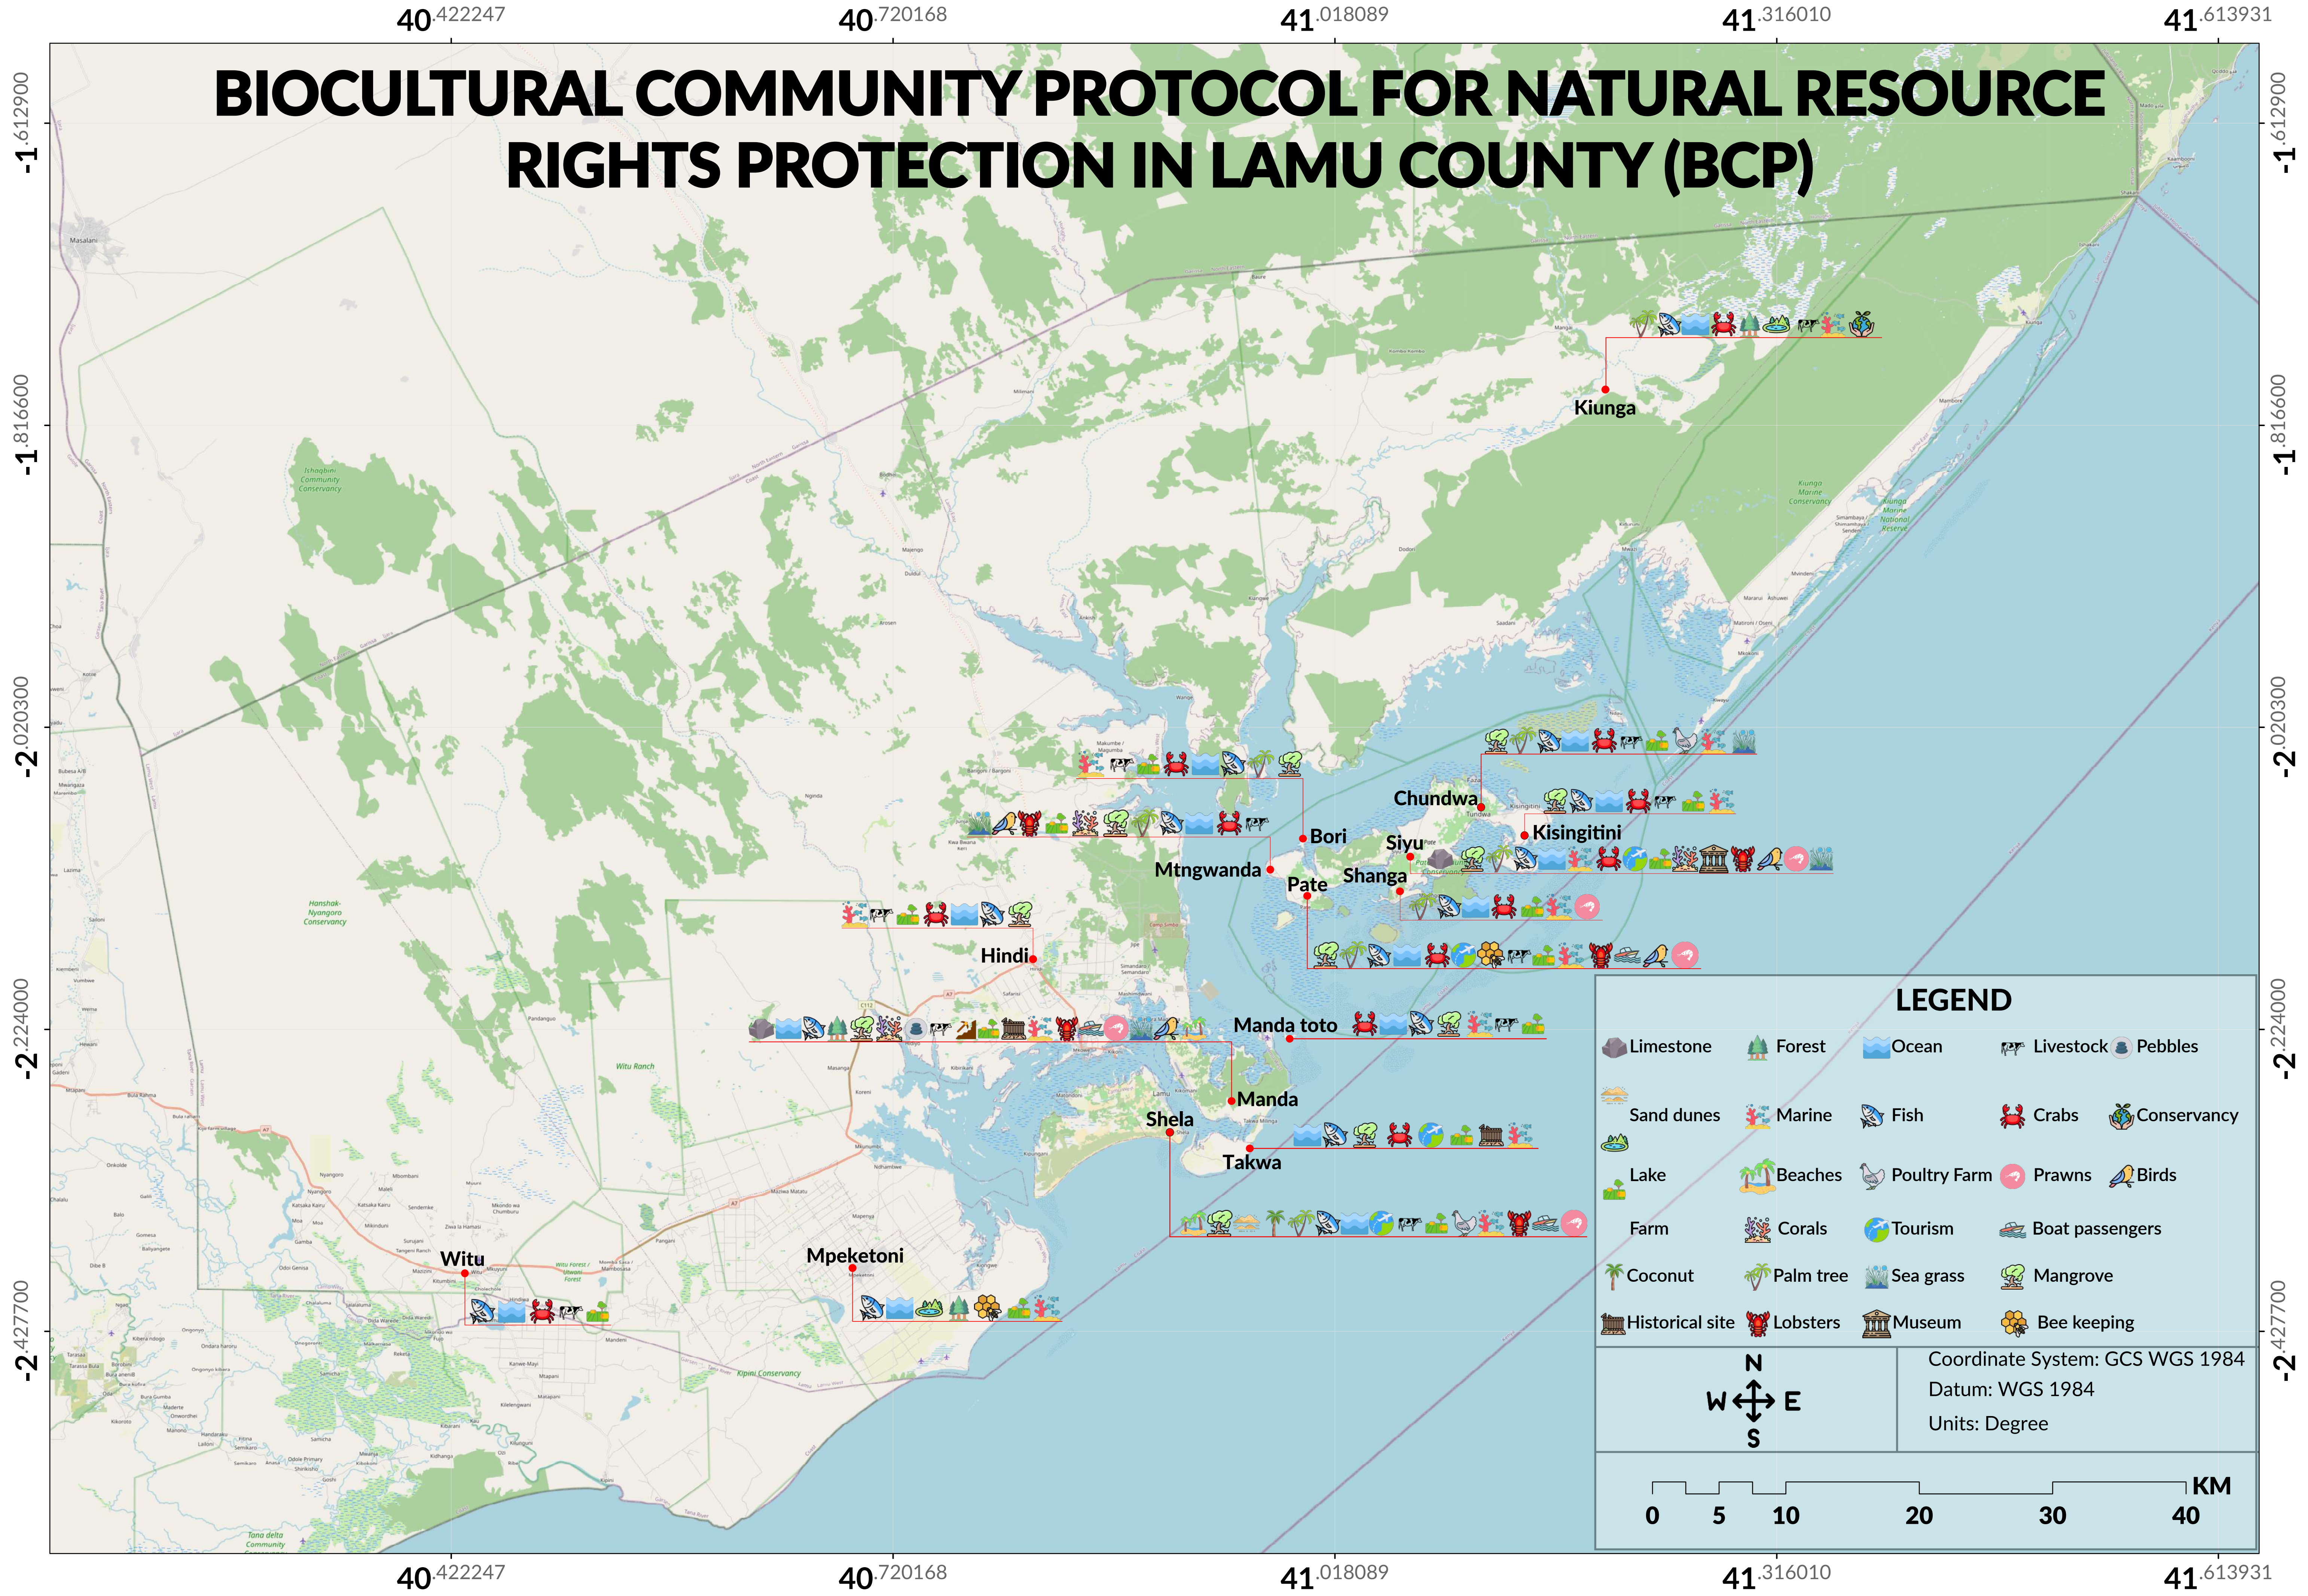

BIOCULTURAL COMMUNITY PROTOCOL FOR NATURAL RESOURCE RIGHTS PROTECTION IN LAMU COUNTY (BCP)

LEGEND

Limestone	Forest	Ocean	Livestock	Pebbles
Sand dunes	Marine	Fish	Crabs	Conservancy
Lake	Beaches	Poultry Farm	Prawns	Birds
Farm	Corals	Tourism	Boat passengers	
Coconut	Palm tree	Sea grass	Mangrove	
Historical site	Lobsters	Museum	Bee keeping	

Coordinate System: GCS WGS 1984
Datum: WGS 1984
Units: Degree